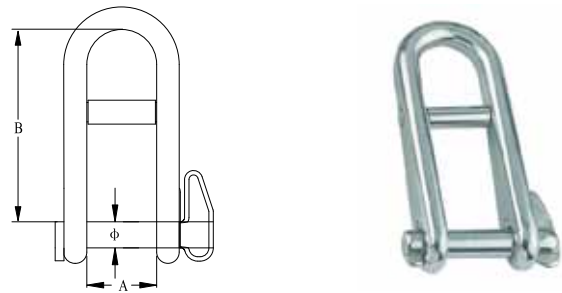

HEAD BOARD SHACKLE CROSS BAR AND LOCKING PIN, SS304 OR SS316

Part No. 304	Part No. 316	A mm	B mm	C mm	D mm	E mm	F mm	G mm	SWL kgs	BL kgs
39712	39716	25.00	11.80	46.50	6.00	11.70	49.00	M8	475	1900
39713	39717	43.50	15.00	63.00	8.00	15.40	49.00	M10	925	3700
39714	39718	42.50	19.50	77.30	10.00	18.70	49.00	M12	1300	5200
39715	39719	49.00	22.00	93.00	12.00	22.50	49.00	M14	1625	6500

HALYARD SHACKLE (WITH LOCKING PIN), SS304 OR SS316

Part No. 304	Part No. 316	φ mm	A mm	B mm	SWL kgs	BL kgs
39726	39729	5.00	14.00	38.50	300	1200
39727	39730	6.00	16.50	43.50	400	1600
39728	39731	8.00	22.00	61.00	700	2800

HALYARD SHACKLE (WITH CROSS BAR & LOCKING PIN), SS304 OR SS316

Part No. 304	Part No. 316	φ mm	A mm	B mm	SWL kgs	BL kgs
39720	39723	5.00	14.00	38.50	300	1200
39721	39724	6.00	16.50	43.50	400	1600
39722	39725	8.00	22.00	61.00	700	2800