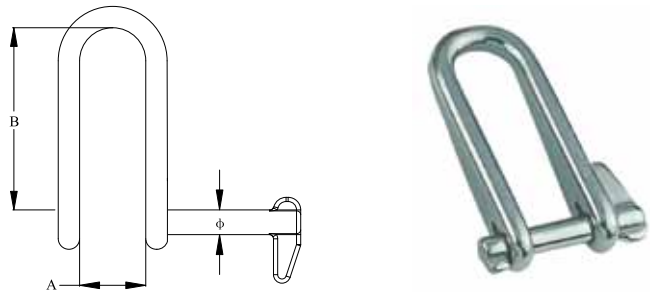

HEAD BOARD SHACKLE CROSS BAR AND LOCKING PIN, SS304 OR SS316

Part No. 304	Part No. 316	A mm	B mm	C mm	D mm	E mm	F mm	G mm	SWL kgs	BL kgs
39712	39716	25.00	11.80	46.50	6.00	11.70	49.00	M8	475	1900
39713	39717	43.50	15.00	63.00	8.00	15.40	49.00	M10	925	3700
39714	39718	42.50	19.50	77.30	10.00	18.70	49.00	M12	1300	5200
39715	39719	49.00	22.00	93.00	12.00	22.50	49.00	M14	1625	6500

HALYARD SHACKLE (WITH LOCKING PIN), SS304 OR SS316

Part No. 304	Part No. 316	φ mm	A mm	B mm	SWL kgs	BL kgs
39726	39729	5.00	14.00	38.50	300	1200
39727	39730	6.00	16.50	43.50	400	1600
39728	39731	8.00	22.00	61.00	700	2800

HALYARD SHACKLE (WITH CROSS BAR & LOCKING PIN), SS304 OR SS316

Part No. 304	Part No. 316	φ mm	A mm	B mm	SWL kgs	BL kgs
39720	39723	5.00	14.00	38.50	300	1200
39721	39724	6.00	16.50	43.50	400	1600
39722	39725	8.00	22.00	61.00	700	2800