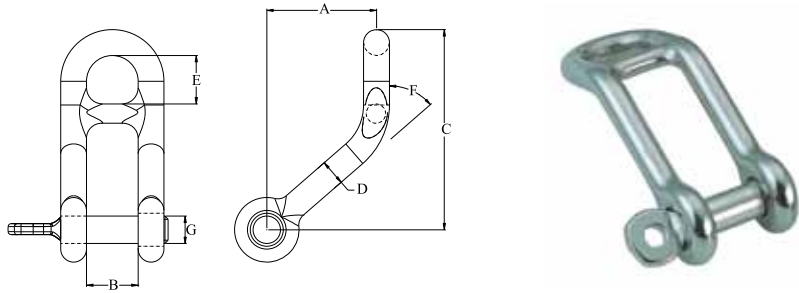

HEAD BOARD SHACKLE CROSS BAR AND LOCKING PIN, SS304 OR SS316

Part No. 304	Part No. 316	A mm	B mm	C mm	D mm	E mm	F mm	G mm	SWL kgs	BL kgs
39712	39716	25.00	11.80	46.50	6.00	11.70	49.00	M8	475	1900
39713	39717	43.50	15.00	63.00	8.00	15.40	49.00	M10	925	3700
39714	39718	42.50	19.50	77.30	10.00	18.70	49.00	M12	1300	5200
39715	39719	49.00	22.00	93.00	12.00	22.50	49.00	M14	1625	6500

HALYARD SHACKLE (WITH LOCKING PIN), SS304 OR SS316

Part No. 304	Part No. 316	φ mm	A mm	B mm	SWL kgs	BL kgs
39726	39729	5.00	14.00	38.50	300	1200
39727	39730	6.00	16.50	43.50	400	1600
39728	39731	8.00	22.00	61.00	700	2800

HALYARD SHACKLE (WITH CROSS BAR & LOCKING PIN), SS304 OR SS316

Part No. 304	Part No. 316	φ mm	A mm	B mm	SWL kgs	BL kgs
39720	39723	5.00	14.00	38.50	300	1200
39721	39724	6.00	16.50	43.50	400	1600
39722	39725	8.00	22.00	61.00	700	2800