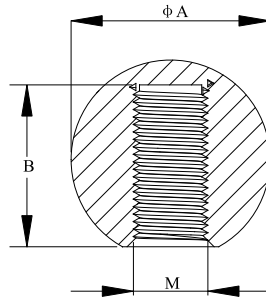

STAINLESS STEEL BALL (INTERNAL THREAD), SS304 OR SS316

Part No. 304	Part No. 316	φ A mm	B mm	C mm
40580	40581	15.00	12.50	M5
40952	40962	20.30	15.20	M6

STAINLESS STEEL BALL, SS304 OR SS316

Part No. 304	Part No. 316	A mm	B mm	C mm
39944	40970	5.30	15.00	12.70
40586	40587	6.00	20.00	17.40