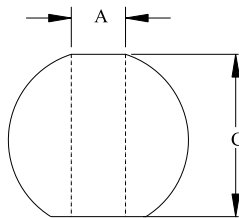

STAINLESS STEEL BALL (INTERNAL THREAD), SS304 OR SS316

Part No. 304	Part No. 316	φ A mm	B mm	C mm
40580	40581	15.00	12.50	M5
40952	40962	20.30	15.20	M6

STAINLESS STEEL BALL, SS304 OR SS316

Part No. 304	Part No. 316	A mm	B mm	C mm
39944	40970	5.30	15.00	12.70
40586	40587	6.00	20.00	17.40