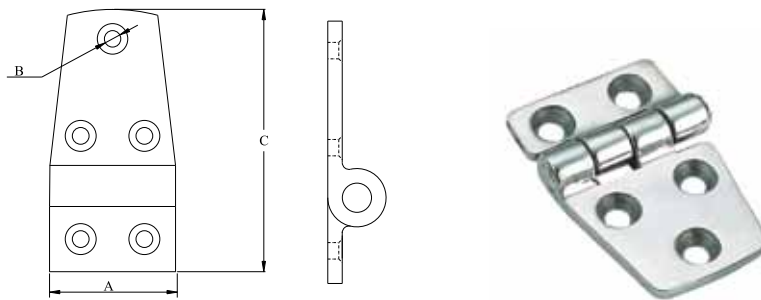

STAINLESS STEEL HINGE, SS304 OR SS316
SOLD INDIVIDUALLY

Part No. 304	Part No. 316	A mm	B mm	C mm	D mm
40339	40341	4.00	38.00	5.20	75.30
40340	40342	4.20	38.00	5.20	103.80

STAINLESS STEEL HINGE, SS304 OR SS316
SOLD INDIVIDUALLY

Part No. 304	Part No. 316	A mm	B mm	C mm
40343	40345	38.00	5.30	57.00
40344	40346	38.00	5.30	71.00

COVER LATCH CAST, SS304 OR SS316

Part No. 304	Part No. 316	A mm	B mm	C mm	L mm
40337	40338	37.00	37.90	49.00	75.00