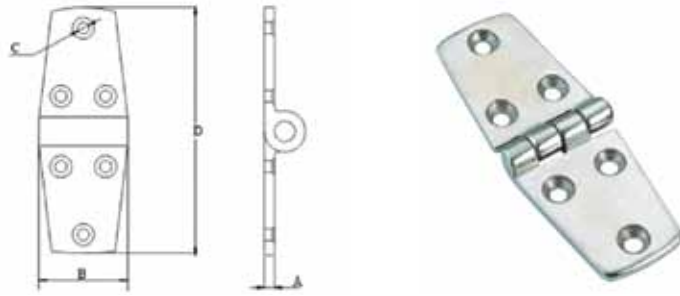

STAINLESS STEEL HINGE, SS304 OR SS316
SOLD INDIVIDUALLY

Part No. 304	Part No. 316	A mm	B mm	C mm	D mm
40339	40341	4.00	38.00	5.20	75.30
40340	40342	4.20	38.00	5.20	103.80

STAINLESS STEEL HINGE, SS304 OR SS316
SOLD INDIVIDUALLY

Part No. 304	Part No. 316	A mm	B mm	C mm
40343	40345	38.00	5.30	57.00
40344	40346	38.00	5.30	71.00

COVER LATCH CAST, SS304 OR SS316

Part No. 304	Part No. 316	A mm	B mm	C mm	L mm
40337	40338	37.00	37.90	49.00	75.00