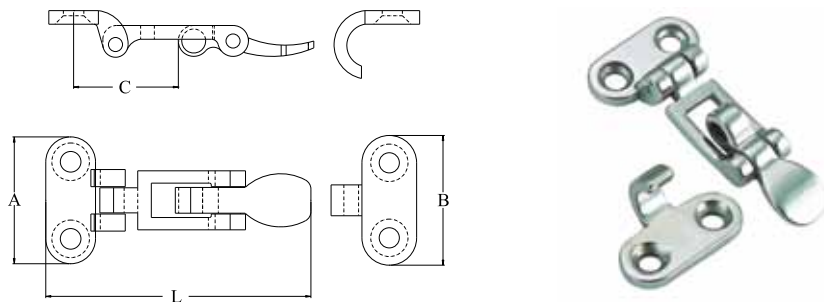

STAINLESS STEEL HINGE, SS304 OR SS316
SOLD INDIVIDUALLY

Part No. 304	Part No. 316	A mm	B mm	C mm	D mm
40339	40341	4.00	38.00	5.20	75.30
40340	40342	4.20	38.00	5.20	103.80

STAINLESS STEEL HINGE, SS304 OR SS316
SOLD INDIVIDUALLY

Part No. 304	Part No. 316	A mm	B mm	C mm
40343	40345	38.00	5.30	57.00
40344	40346	38.00	5.30	71.00

COVER LATCH CAST, SS304 OR SS316

Part No. 304	Part No. 316	A mm	B mm	C mm	L mm
40337	40338	37.00	37.90	49.00	75.00