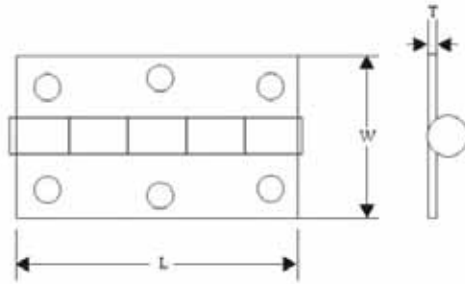

BUTT HINGE- STANDARD 'ALL STAINLESS'
COMPLETE WITH SCREWS- SOLD PER PAIR

Part No. 304	Size mm	L mm	W mm	T mm	Screw Size
16412	2.00	50.00	38.00	1.50	6#
16413	2.50	63.00	40.00	1.50	6#
16414	3.00	76.00	48.00	1.50	6#
16377	4.00	101.00	70.00	1.80	8#

BUTT HINGE WITH NYLON BEARINGS
COMPLETE WITH SCREWS- SOLD PER PAIR

Part No. 304	Size mm	L mm	W mm	T mm	Screw Size
14710	2.00	50.00	38.00	1.50	6#
14709	2.50	63.00	40.00	1.50	6#
14711	3.00	76.00	48.00	1.50	6#
14841	4.00	101.00	70.00	1.80	8#

BUTT HINGE WITH NYLON BEARINGS- COMMERCIAL QUALITY
COMPLETE WITH SCREWS- SOLD PER PAIR

Part No. 304	Size mm	L mm	W mm	T mm	Screw Size
16461	4x3x2	101.00	76.00	2.00	8#
16321	4x4x2	101.00	101.00	2.00	8#

BUTT HINGE WITH STAINLESS BEARINGS- COMMERCIAL QUALITY
COMPLETE WITH SCREWS- SOLD PER PAIR

Part No. 304	Size mm	L mm	W mm	T mm	Screw Size
16322	4x4x2	101.00	101.00	2.00	8#
19248	4x4x3	101.00	101.00	3.00	8#
19249	5x4x3	127.00	101.00	3.00	8#